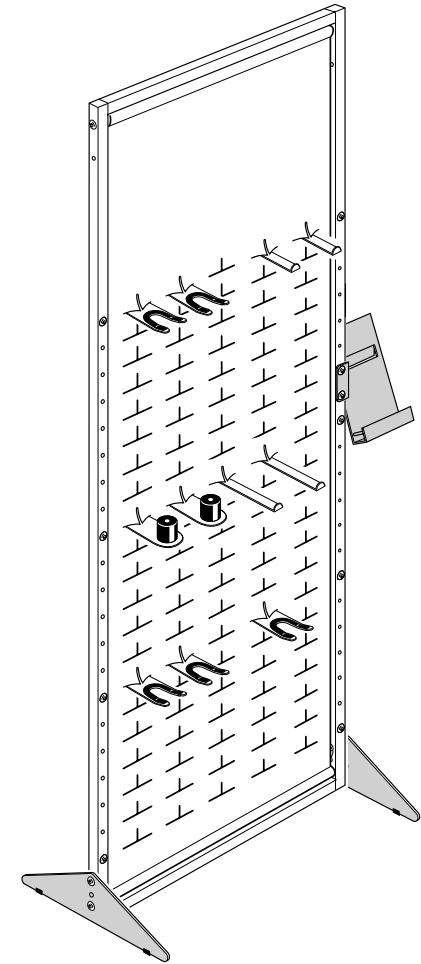

Z

5

NATIONAL  
GEOGRAPHIC™

NATIONAL GEOGRAPHIC SS DISPLAY  
WDSSNGKIT

L 90 - H 230

DETAIL	CODE
	WDF23090NG
1 pc.	

DETAIL	CODE
	WDSFA23090NG
1 pc.	
	WDST90NG
1 pc.	

DETAIL	CODE
	WDCW90NG
1 pc.	
	WDTB90NG
4 pcs.	
	Z
1 pc.	

DETAIL	CODE
	XY
1 pc.	
	Y1
4 pcs.	
	Y2
4 pcs.	
	X1
12 pcs.	

DETAIL	CODE
	X2
10 pcs.	
	Q
1 pc.	
	WDBH15NG
2 pcs.	
	WDBH23NG
2 pcs.	

DETAIL	CODE
	WDHNG
2 pcs.	
	WDTHNG
5 pcs.	
	WDUCHNG
1 pc.	

DETAIL	CODE
	WDCHNG
1 pc.	
	WDFNG
2 pcs.	