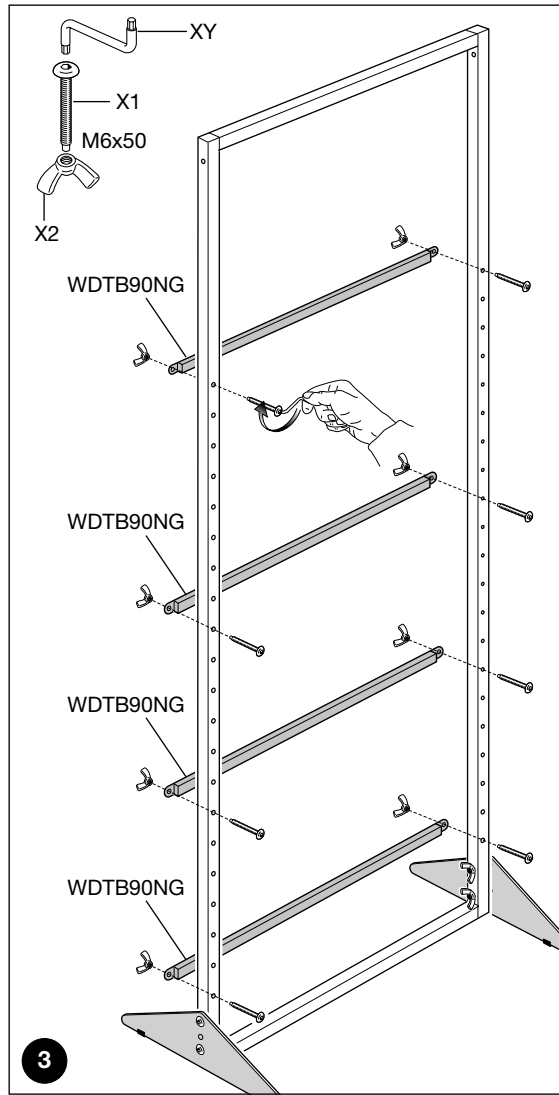

Z

5

NATIONAL  
GEOGRAPHIC™

NATIONAL GEOGRAPHIC SS DISPLAY  
WDSSNGKIT

L 90 - H 230

DETAIL	CODE
	WDF23090NG
1 pc.	

DETAIL	CODE
	WDSFA23090NG
1 pc.	
	WDST90NG
1 pc.	

DETAIL	CODE
	WDCW90NG
1 pc.	
	WDTB90NG
4 pcs.	
	Z
1 pc.	

DETAIL	CODE
	XY
1 pc.	
	Y1
4 pcs.	
	Y2
4 pcs.	
	X1
12 pcs.	

DETAIL	CODE
	X2
10 pcs.	
	Q
1 pc.	
	WDBH15NG
2 pcs.	
	WDBH23NG
2 pcs.	

DETAIL	CODE
	WDHNG
2 pcs.	
	WDTHNG
5 pcs.	
	WDUCHNG
1 pc.	

DETAIL	CODE
	WDCHNG
1 pc.	
	WDFNG
2 pcs.	