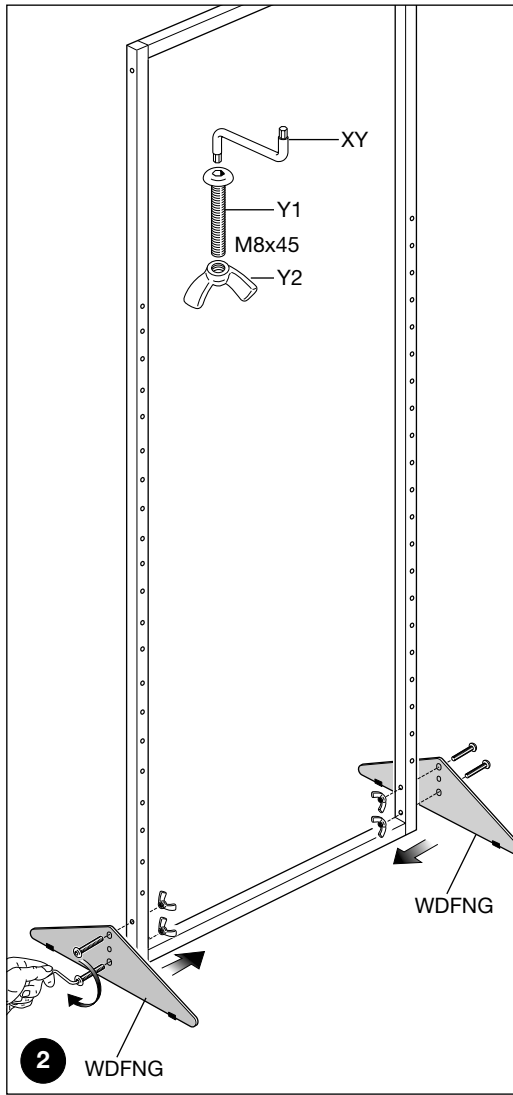

Z

5

NATIONAL  
GEOGRAPHIC™

NATIONAL GEOGRAPHIC SS DISPLAY  
WDSSNGKIT

L 90 - H 230

DETAIL	CODE
	WDF23090NG
1 pc.	

DETAIL	CODE
	WDSFA23090NG
1 pc.	
	WDST90NG
1 pc.	

DETAIL	CODE
	WDCW90NG
1 pc.	
	WDTB90NG
4 pcs.	
	Z
1 pc.	

DETAIL	CODE
	XY
1 pc.	
	Y1
4 pcs.	
	Y2
4 pcs.	
	X1
12 pcs.	

DETAIL	CODE
	X2
10 pcs.	
	Q
1 pc.	
	WDBH15NG
2 pcs.	
	WDBH23NG
2 pcs.	

DETAIL	CODE
	WDHNG
2 pcs.	
	WDTHNG
5 pcs.	
	WDUCHNG
1 pc.	

DETAIL	CODE
	WDCHNG
1 pc.	
	WDFNG
2 pcs.	