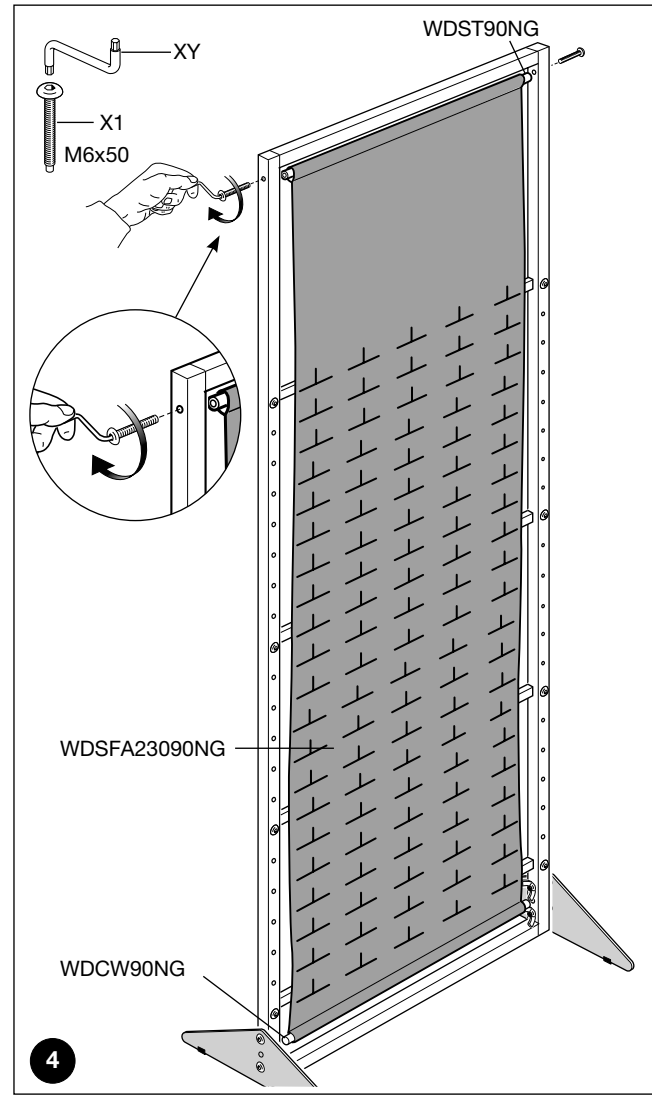

Z

5

NATIONAL  
GEOGRAPHIC™

NATIONAL GEOGRAPHIC SS DISPLAY  
WDSSNGKIT

L 90 - H 230

DETAIL	CODE
	WDF23090NG
1 pc.	

DETAIL	CODE
	WDSFA23090NG
1 pc.	
	WDST90NG
1 pc.	

DETAIL	CODE
	WDCW90NG
1 pc.	
	WDTB90NG
4 pcs.	
	Z
1 pc.	

DETAIL	CODE
	XY
1 pc.	
	Y1
4 pcs.	
	Y2
4 pcs.	
	X1
12 pcs.	

DETAIL	CODE
	X2
10 pcs.	
	Q
1 pc.	
	WDBH15NG
2 pcs.	
	WDBH23NG
2 pcs.	

DETAIL	CODE
	WDHNG
2 pcs.	
	WDTHNG
5 pcs.	
	WDUCHNG
1 pc.	

DETAIL	CODE
	WDCHNG
1 pc.	
	WDFNG
2 pcs.	