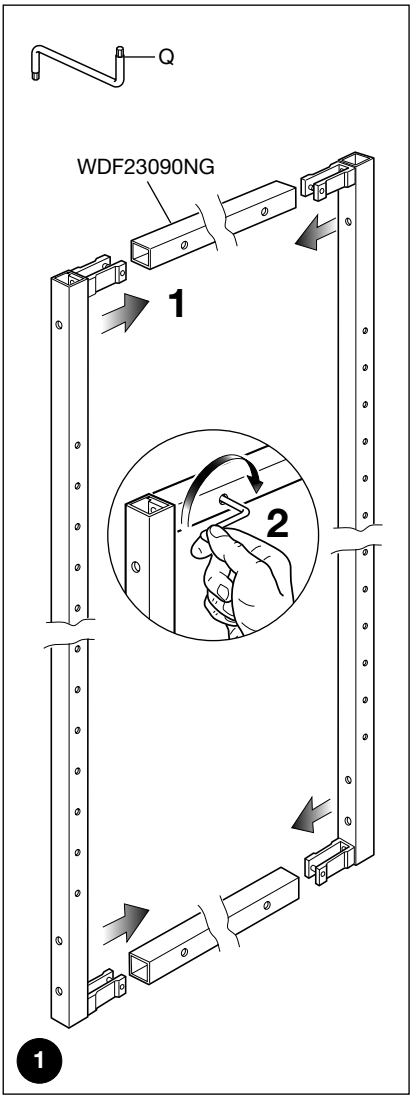

Z

5

NATIONAL  
GEOGRAPHIC™

NATIONAL GEOGRAPHIC SS DISPLAY  
WDSSNGKIT

L 90 - H 230

DETAIL	CODE
	WDF23090NG
1 pc.	

DETAIL	CODE
	WDSFA23090NG
1 pc.	
	WDST90NG
1 pc.	

DETAIL	CODE
	WDCW90NG
1 pc.	
	WDTB90NG
4 pcs.	
	Z
1 pc.	

DETAIL	CODE
	XY
1 pc.	
	Y1
4 pcs.	
	Y2
4 pcs.	
	X1
12 pcs.	

DETAIL	CODE
	X2
10 pcs.	
	Q
1 pc.	
	WDBH15NG
2 pcs.	
	WDBH23NG
2 pcs.	

DETAIL	CODE
	WDHNG
2 pcs.	
	WDTHNG
5 pcs.	
	WDUCHNG
1 pc.	

DETAIL	CODE
	WDCHNG
1 pc.	
	WDFNG
2 pcs.	