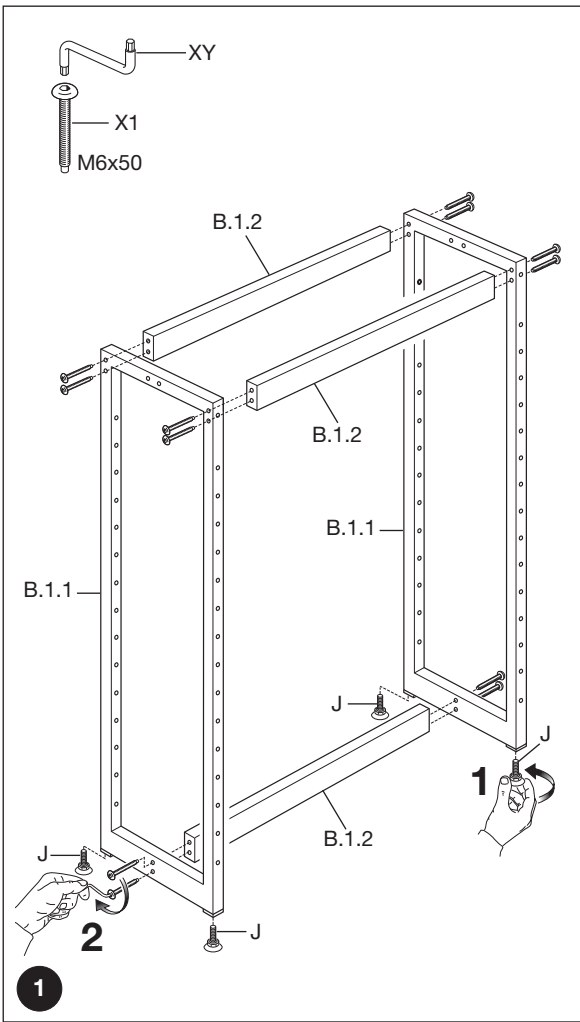

NATIONAL GEOGRAPHIC DS DISPLAY  
WDDSNKIT  
L 90 - H 150 - W 35

DETAIL	CODE
	B.1.1
2 pcs.	

DETAIL	CODE
	B.1.2
3 pcs.	
	WDST90NG
2 pcs.	
	WDCW90NG
2 pcs.	

DETAIL	CODE
	B.2.3
2 pcs.	
	WDST30NG
2 pcs.	
	WDCW30NG
2 pcs.	

DETAIL	CODE
	B.3.3
2 pcs.	
	WDTB90NG
4 pcs.	

DETAIL	CODE
	WDBH15NG
2 pcs.	
	WDBH23NG
2 pcs.	
	WDTHNG
5 pcs.	
	WDHNG
2 pcs.	

DETAIL	CODE
	WDSHNG
1 pc.	
	E.1.2
1 pc.	
	WDCHA5NG
1 pc.	

DETAIL	CODE
	1 pc. XY
	X1
M6x50	20 pcs.
	8 pcs. X2
M6	
	1 pc. Z
	4 pcs. J