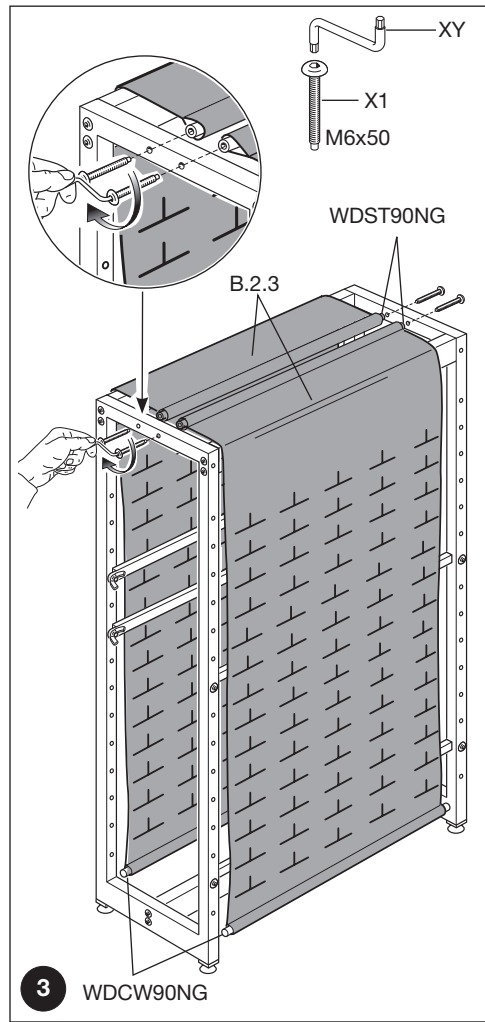

NATIONAL GEOGRAPHIC DS DISPLAY  
WDDSNKIT  
L 90 - H 150 - W 35

DETAIL	CODE
	B.1.1
2 pcs.	

DETAIL	CODE
	B.1.2
3 pcs.	
	WDST90NG
2 pcs.	
	WDCW90NG
2 pcs.	

DETAIL	CODE
	B.2.3
2 pcs.	
	WDST30NG
2 pcs.	
	WDCW30NG
2 pcs.	

DETAIL	CODE
	B.3.3
2 pcs.	
	WDTB90NG
4 pcs.	

DETAIL	CODE
	WDBH15NG
2 pcs.	
	WDBH23NG
2 pcs.	
	WDTHNG
5 pcs.	
	WDHNG
2 pcs.	

DETAIL	CODE
	WDSHNG
1 pc.	
	E.1.2
1 pc.	
	WDCHA5NG
1 pc.	

DETAIL	CODE
	1 pc. XY
	X1
M6x50	20 pcs.
	8 pcs. X2
M6	
	1 pc. Z
	4 pcs. J