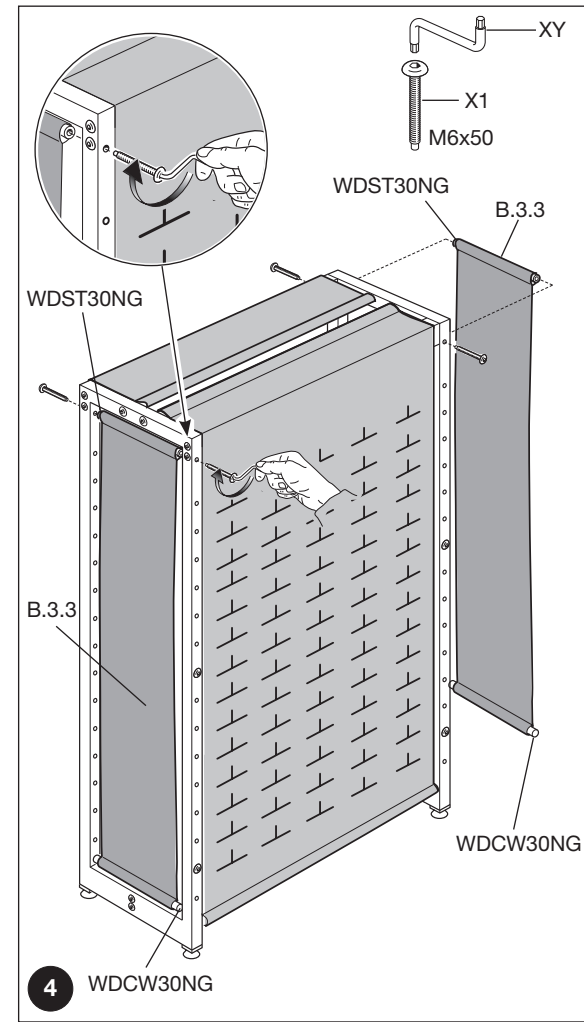

NATIONAL GEOGRAPHIC DS DISPLAY  
WDDSNKIT  
L 90 - H 150 - W 35

DETAIL	CODE
	B.1.1
2 pcs.	

DETAIL	CODE
	B.1.2
3 pcs.	
	WDST90NG
2 pcs.	
	WDCW90NG
2 pcs.	

DETAIL	CODE
	B.2.3
2 pcs.	
	WDST30NG
2 pcs.	
	WDCW30NG
2 pcs.	

DETAIL	CODE
	B.3.3
2 pcs.	
	WDTB90NG
4 pcs.	

DETAIL	CODE
	WDBH15NG
2 pcs.	
	WDBH23NG
2 pcs.	
	WDTHNG
5 pcs.	
	WDHNG
2 pcs.	

DETAIL	CODE
	WDSHNG
1 pc.	
	E.1.2
1 pc.	
	WDCHA5NG
1 pc.	

DETAIL	CODE
	1 pc. XY
	X1
M6x50	20 pcs.
	8 pcs. X2
M6	
	1 pc. Z
	4 pcs. J