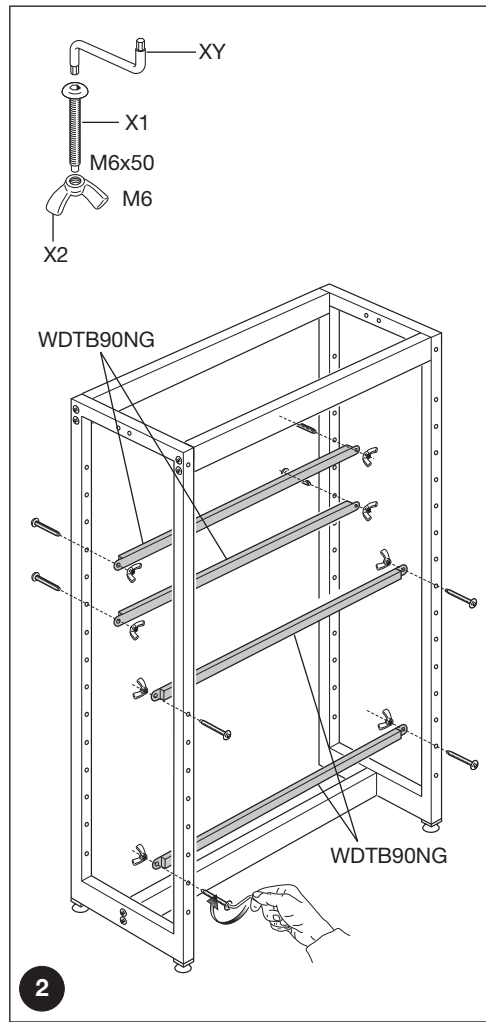

NATIONAL GEOGRAPHIC DS DISPLAY  
WDDSNKIT  
L 90 - H 150 - W 35

DETAIL	CODE
	B.1.1
2 pcs.	

DETAIL	CODE
	B.1.2
3 pcs.	
	WDST90NG
2 pcs.	
	WDCW90NG
2 pcs.	

DETAIL	CODE
	B.2.3
2 pcs.	
	WDST30NG
2 pcs.	
	WDCW30NG
2 pcs.	

DETAIL	CODE
	B.3.3
2 pcs.	
	WDTB90NG
4 pcs.	

DETAIL	CODE
	WDBH15NG
2 pcs.	
	WDBH23NG
2 pcs.	
	WDTHNG
5 pcs.	
	WDHNG
2 pcs.	

DETAIL	CODE
	WDSHNG
1 pc.	
	E.1.2
1 pc.	
	WDCHA5NG
1 pc.	

DETAIL	CODE
	1 pc. XY
	X1
M6x50	20 pcs.
	8 pcs. X2
M6	
	1 pc. Z
	4 pcs. J